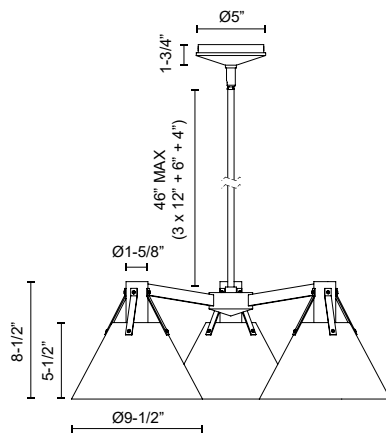

alora mood

P. 1.855.855.8926

CANADA: 102-19028 27th Ave. - Surrey, BC V3Z 5T1

USA: 3035 E. Lone Mountain Rd - Las Vegas, NV, 89081

ARCHER CH584525SL

FIXTURE DIMENSIONS	D25-1/8" x H8-1/2"
LAMP TYPE	E26
MAX WATTAGE	60W
BULB QTY	3
BULBS INCLUDED	No
RECOMMENDED BULB TYPE	A19
VOLTAGE	120V
SHADE DIMENSIONS	D9-1/2" x H5-5/8"
MATERIAL	Steel
ROD LENGTH	46" Max (3x12" + 1x6" + 1x4")
DIAMETER OF ROD	1/2"
WIRE LENGTH	60"
MINIMUM HANG HEIGHT	16"
SLOPED CEILING ADAPTABLE	Yes, Up to 90 Degrees
LOCATION	Dry
BARCODE	UPC 69175907729
CANOPY DIMENSIONS	D5" x H1-3/4"
FINISH OPTION(S)	Steel Shade
BRAND	Alora Mood

[D - Diameter, L - Length, W - Width, H - Height, E - Extension]

AVAILABLE FINISHES:

CH584525SL

*For complete warranty terms, please visit: www.aloralighting.com/warranty